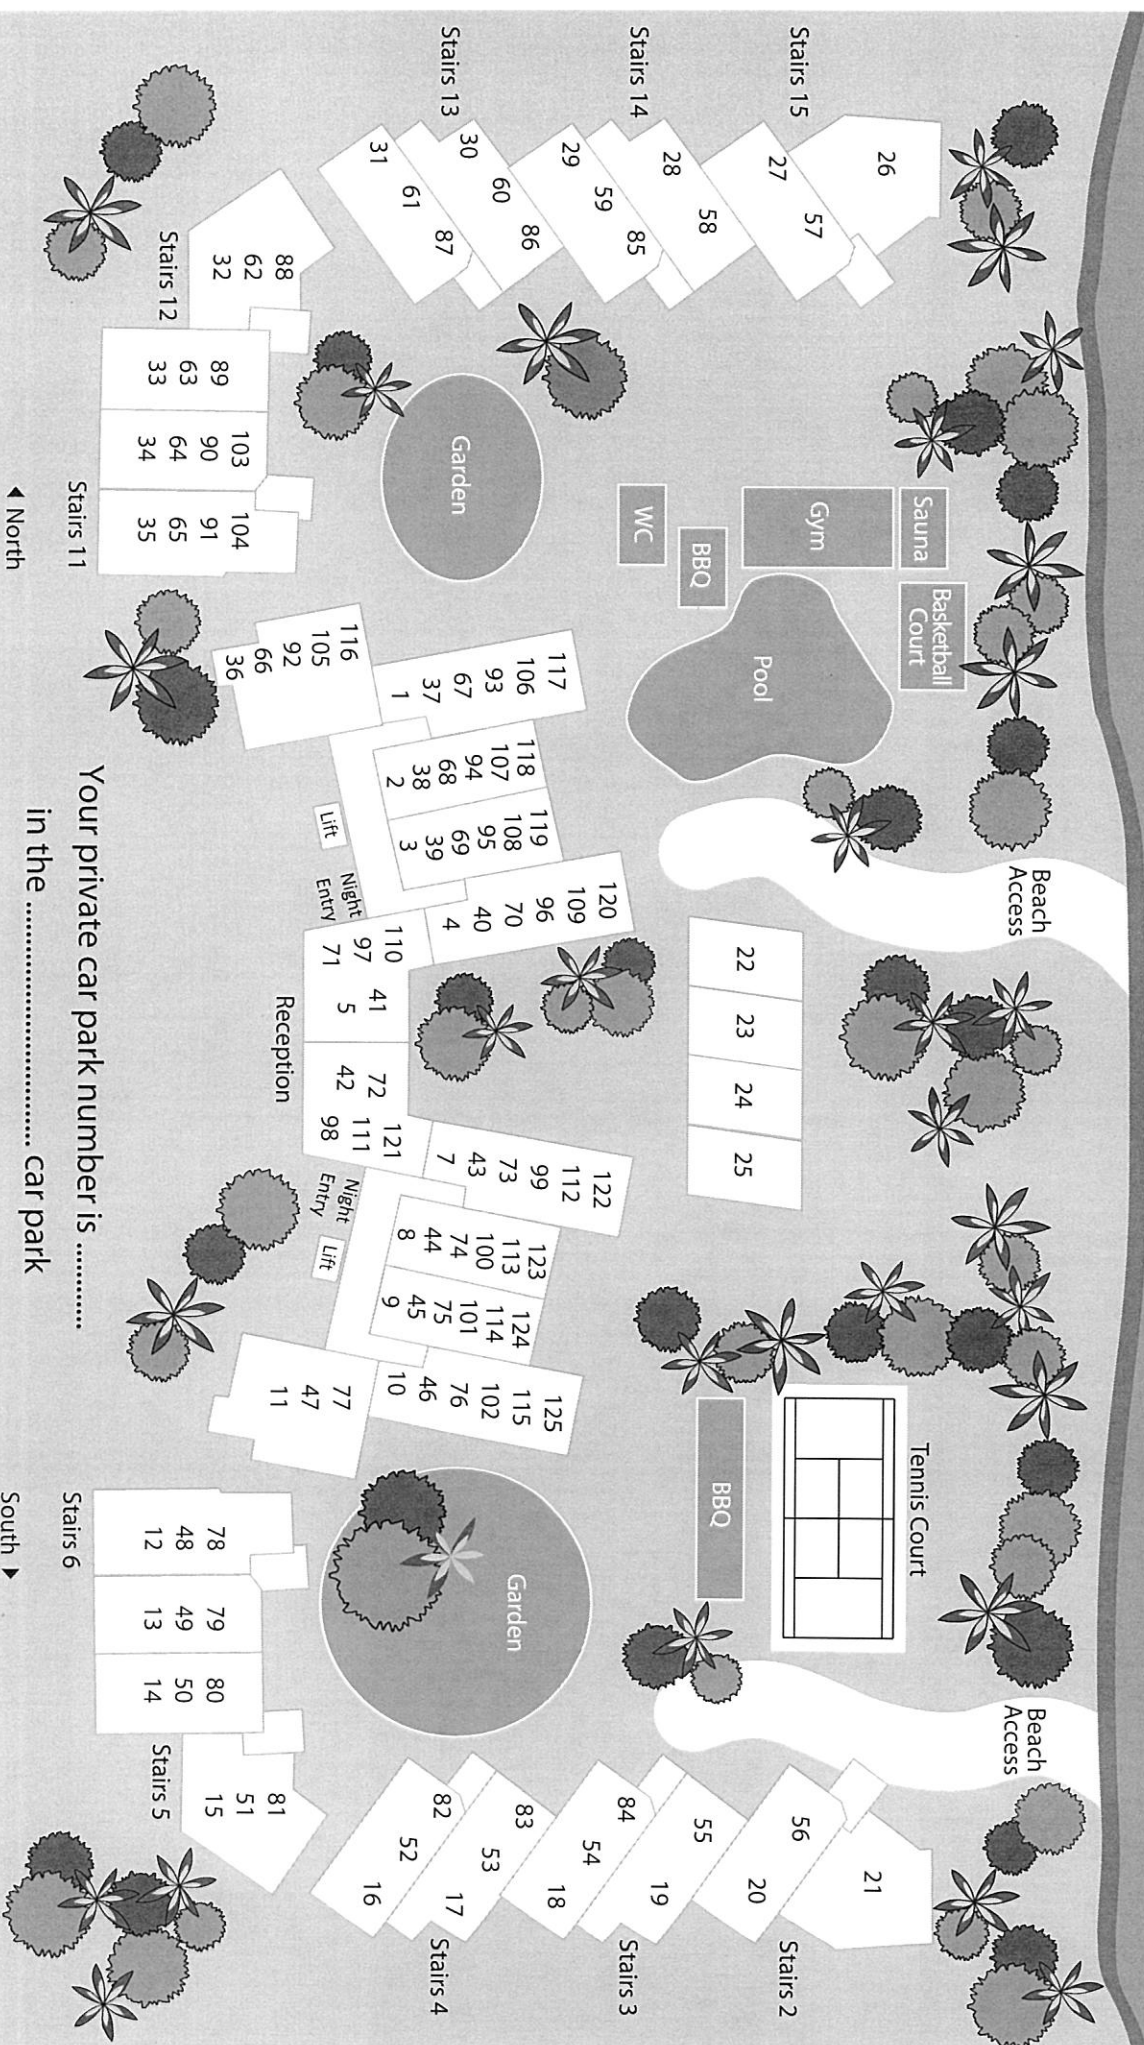

MARCOOLA BEACH

Your private car park number is
 in the car park

Reception area will be closed at 7pm on weekdays & 5pm on weekend/Public Holiday, please use night entry to enter resort after closing hours.